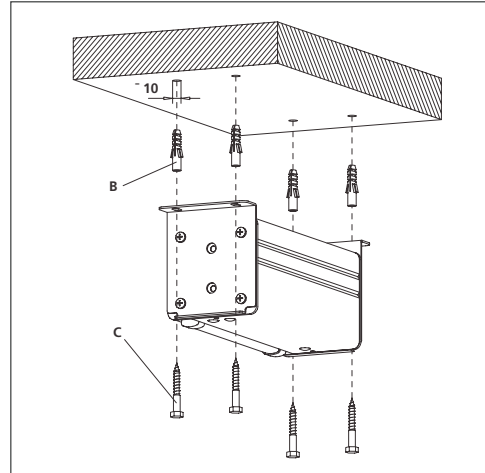

Mounting Equipment

Mounting