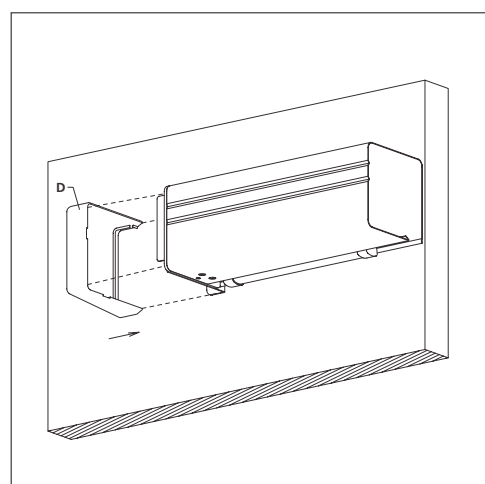

Mounting Equipment

Mounting