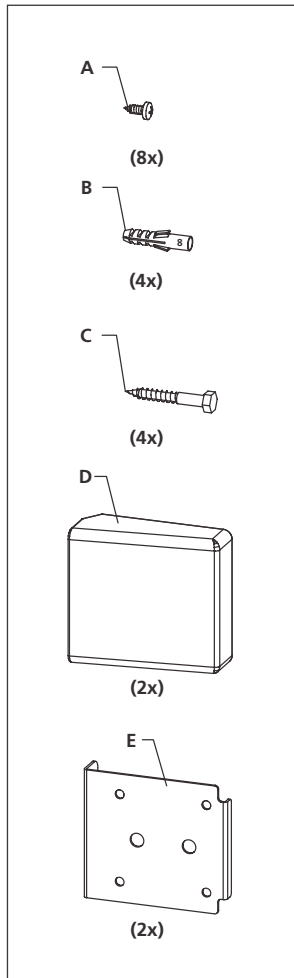

Mounting Equipment

Mounting