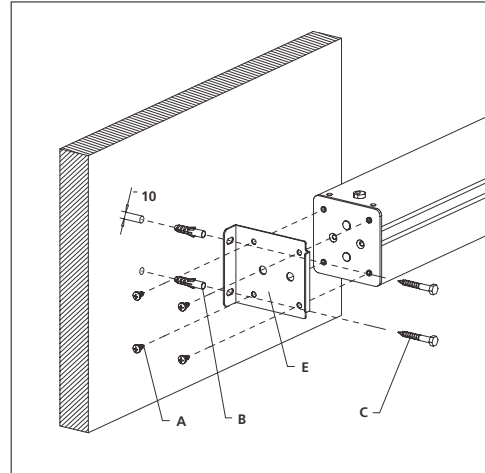

Mounting Equipment

Mounting