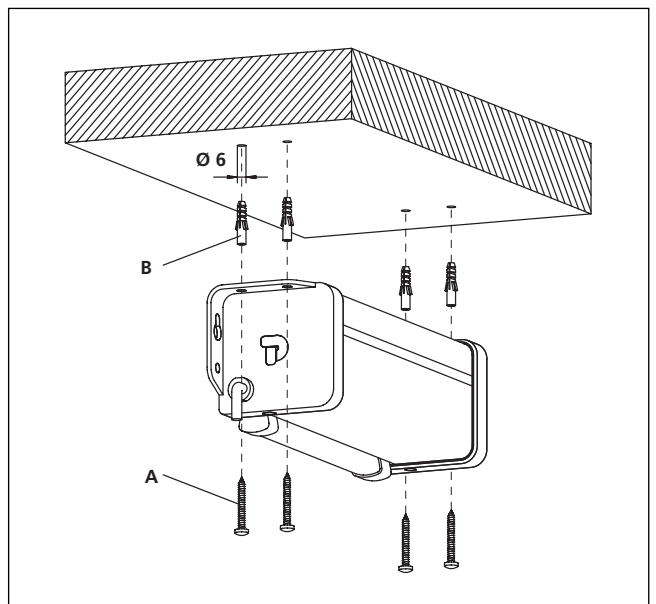

Specifications are subject to change without prior notice. Version 11/2001