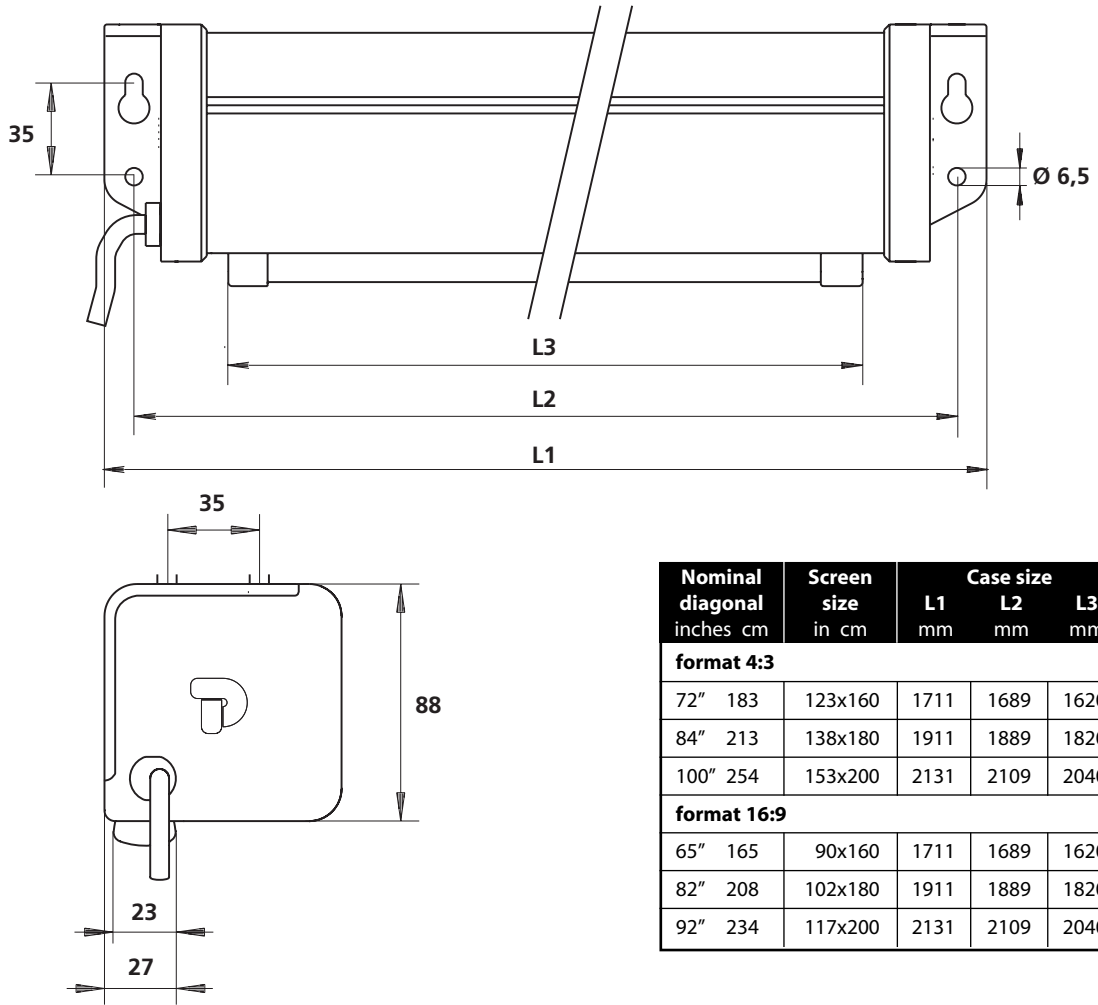

# Cinema Electrol

Nominal diagonal inches cm	Screen size in cm	Case size			
		L1 mm	L2 mm	L3 mm	
<b>format 4:3</b>					
72"	183	123x160	1711	1689	1620
84"	213	138x180	1911	1889	1820
100"	254	153x200	2131	2109	2040
<b>format 16:9</b>					
65"	165	90x160	1711	1689	1620
82"	208	102x180	1911	1889	1820
92"	234	117x200	2131	2109	2040

## Mounting Equipment

## Mounting

Specifications are subject to change without prior notice. Version 11/2001