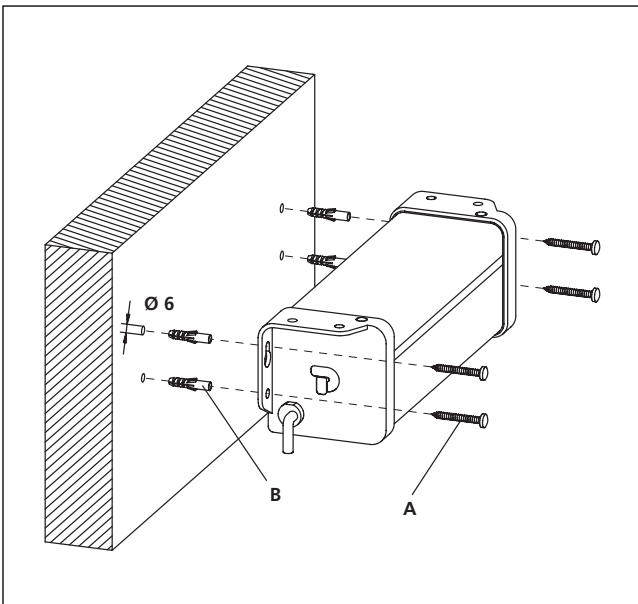

Specifications are subject to change without prior notice. Version 11/2001