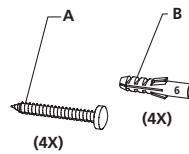

Cinema Electrol

Nominal diagonal inches cm	Screen size in cm	Case size			
		L1 mm	L2 mm	L3 mm	
format 4:3					
72"	183	123x160	1711	1689	1620
84"	213	138x180	1911	1889	1820
100"	254	153x200	2131	2109	2040
format 16:9					
65"	165	90x160	1711	1689	1620
82"	208	102x180	1911	1889	1820
92"	234	117x200	2131	2109	2040

Mounting Equipment

Mounting

Specifications are subject to change without prior notice. Version 11/2001