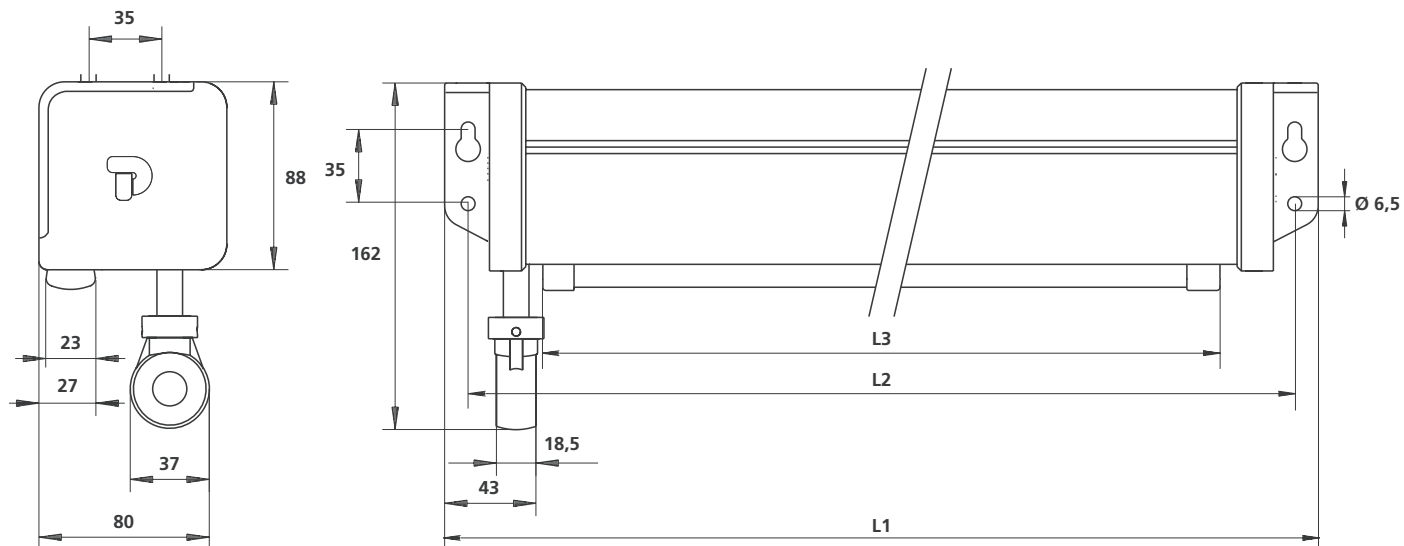

Technical drawing

Dimensions

Screen size	Viewing area	Screen fabric	Dimensions (in mm)			Nett Weight in kg
			L1	L2	L3	
		Matte white S				
1:1 format						
160x160cm	151x151cm	PSMCO 001	1711	1689	1620	10
180x180cm	173x173cm	PSMCO 002	1911	1889	1820	12
200x200cm	195x195cm	PSMCO 003	2131	2109	2040	14