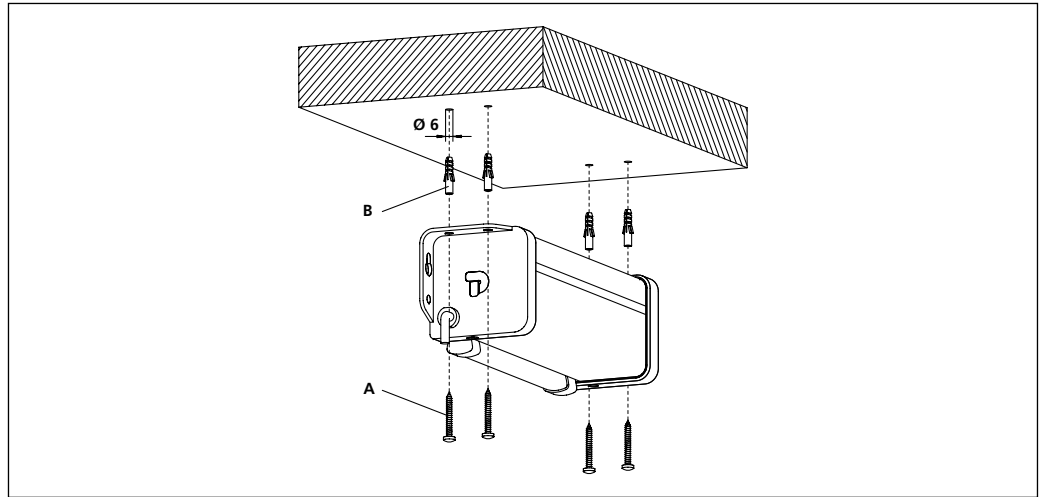

Screen size	Dimensions (in mm)		
	L1	L2	L3
1:1 format			
160x160cm	1711	1689	1620
180x180cm	1911	1889	1820
200x200cm	2131	2109	2040

Mounting Equipment

Mounting

Comfort Electrol

Accessories