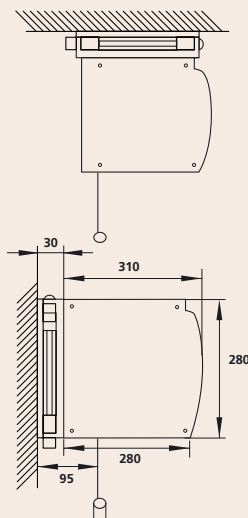

## Technical features:

- ▶ Robust steel case with modern front.
- ▶ Screen fabric flame retardant according to DIN-standard 92-503, rating M1.
- ▶ Matte white P screen fabric with a broad viewing angle of 50°, a reflection value of 1.0 gain and a thickness of 0.4 mm.
- ▶ Matte white Sound screen fabric is perforated meaning 7% less light output than Matte white P.
- ▶ The screen fabric has a horizontal weld every 1.9 metres with Matte white P and every 1.45 metres with Matte white Sound that is invisible during projection.
- ▶ Motor fitted with thermal overload cut-out and electrical brake to prevent unintended rollout **see info page 8**.
- ▶ Delivered complete with 10-metre connection cable and separate switch.
- ▶ Powerful in-roller tubular motor (with 5-year guarantee) fitted on right side.
- ▶ Transport packaging according to your wishes **see info page 8**.

Screen size h x w in cm	Screen fabrics		Sizes		Kg	Watt	Nm	RPM	↓↑ sec.
	Matte white P	Matte white Sound	L1 cm	L2 cm					
<b>GiantKing electrol</b>									
550 x 700	PBSGK 002	PBSGK 013	720	708	305	320	55	17	31
600 x 700	PBSGK 003	PBSGK 014	720	708	305	320	55	17	34
500 x 800	PBSGK 004	PBSGK 015	820	808	340	320	55	17	28
550 x 800	PBSGK 005	PBSGK 016	820	808	345	320	55	17	31
600 x 800	PBSGK 006	PBSGK 017	820	808	350	320	55	17	34
500 x 900	PBSGK 007	PBSGK 018	920	908	385	320	55	17	28
550 x 900	PBSGK 008	PBSGK 019	920	908	385	320	55	17	31
600 x 900	PBSGK 009	PBSGK 020	920	908	390	280	60	12	48
500 x 1000	PBSGK 010	PBSGK 021	1020	1008	420	280	60	12	40
550 x 1000	PBSGK 011	PBSGK 022	1020	1008	420	320	80	12	44
600 x 1000	PBSGK 012	PBSGK 023	1020	1008	425	320	80	12	48