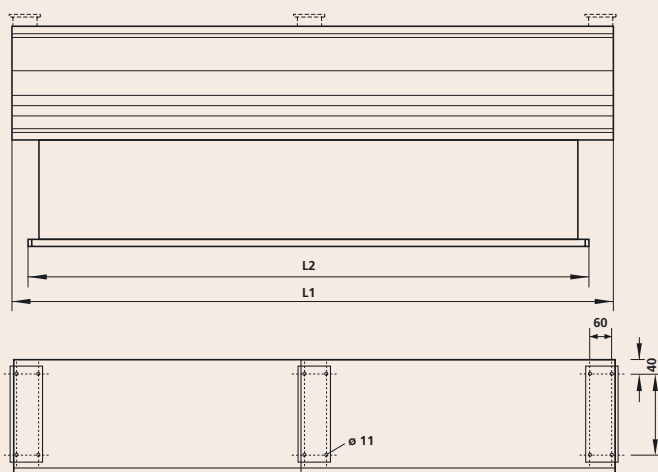

## Technical features:

- ▶ Robust steel case with modern front.
- ▶ Screen fabric flame retardant according to DIN-standard 92-503, rating M1.
- ▶ Matte white P screen fabric with a broad viewing angle of 50°, a reflection value of 1.0 gain and a thickness of 0.4 mm.
- ▶ Matte white Sound screen fabric is perforated meaning 7% less light output than Matte white P.
- ▶ The screen fabric has a horizontal weld every 1.9 metres with Matte white P and every 1.45 metres with Matte white Sound that is invisible during projection.
- ▶ Motor fitted with thermal overload cut-out and electrical brake to prevent unintended rollout **see info page 8**.
- ▶ Delivered complete with 10-metre connection cable and separate switch.
- ▶ Powerful in-roller tubular motor (with 5-year guarantee) fitted on right side.
- ▶ Transport packaging according to your wishes **see info page 8**.

Screen size h x w in cm	Screen fabrics		Sizes		Kg	Watt	Nm	RPM	↓↑ sec.
	Matte white P	Matte white Sound	L1 cm	L2 cm					
<b>GiantKing electrol</b>									
550 x 700	PBSGK 002	PBSGK 013	720	708	305	320	55	17	31
600 x 700	PBSGK 003	PBSGK 014	720	708	305	320	55	17	34
500 x 800	PBSGK 004	PBSGK 015	820	808	340	320	55	17	28
550 x 800	PBSGK 005	PBSGK 016	820	808	345	320	55	17	31
600 x 800	PBSGK 006	PBSGK 017	820	808	350	320	55	17	34
500 x 900	PBSGK 007	PBSGK 018	920	908	385	320	55	17	28
550 x 900	PBSGK 008	PBSGK 019	920	908	385	320	55	17	31
600 x 900	PBSGK 009	PBSGK 020	920	908	390	280	60	12	48
500 x 1000	PBSGK 010	PBSGK 021	1020	1008	420	280	60	12	40
550 x 1000	PBSGK 011	PBSGK 022	1020	1008	420	320	80	12	44
600 x 1000	PBSGK 012	PBSGK 023	1020	1008	425	320	80	12	48