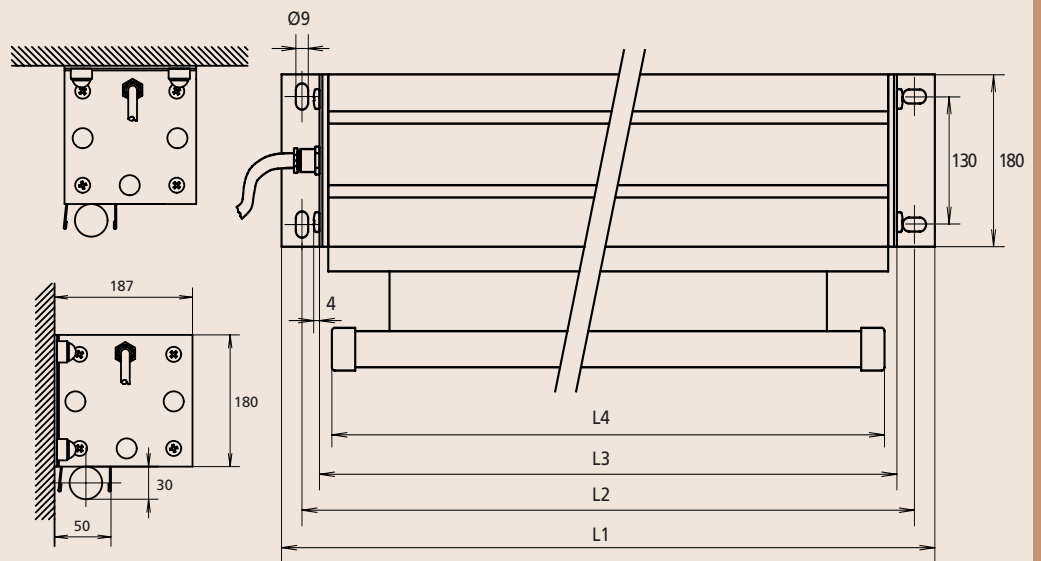

Technical features:

- ▶ Case of 0.9 mm thick steel; white (RAL 9016) powder coat.
- ▶ Motor fitted with thermal overload cut-out and electrical brake to prevent unintended rollout **see info page 8**.
- ▶ Easy to mount on wall or ceiling.
- ▶ Matte white M screen fabric with a broad viewing angle of 50°, a reflection value of 1.0 gain and a thickness of 1 mm.
- ▶ Datalux M screen fabric with a 35° viewing angle, a high reflection value of 2.0 gain and a thickness of 1 mm.
- ▶ Delivered complete with 3-metre connection cable and separate wall switch.
- ▶ The projection screen is delivered in a sturdy, wooden transport case.

Accessories:

- ▶ Wireless, high-frequency remote control with a maximum range of 30 metres. Comprising a control module, wireless switch and transmitter.
- ▶ Key-switch to prevent undesired use.
- ▶ Extra ceiling brackets (max. 100 cm) for mounting in high rooms or on recessed system ceilings.
- ▶ Extra set of wall brackets (max. 40 cm) for mounting projection screen on wall.

University of Antwerp – Belgium

Screen size h x w in cm	Screen fabrics without border		Case sizes				Kg	Watt	Nm	RPM	↓↑ sec.
	Matte white M	Datalux M	L1 mm	L2 mm	L3 mm	L4 mm					
Elpro Large electrol											
350 x 350	PSELA 001	PSELA 002	3674	3644	3604	3580	71	240	35	17	33
300 x 400	PSELA 003	PSELA 004	4174	4144	4104	4080	78	240	35	17	28
350 x 400	PSELA 021	PSELA 022	4174	4144	4104	4080	81	240	35	17	33
400 x 400	PSELA 005	PSELA 006	4174	4144	4104	4080	84	240	35	17	37
350 x 450	PSELA 007	PSELA 008	4674	4644	4604	4580	90	240	35	17	33
365 x 500	PSELA 009	PSELA 010	5174	5144	5104	5080	100	240	35	17	34