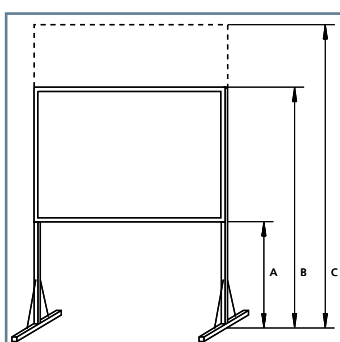

- **Truss-frame version from 366x488cm.**

The standard FastFold projection screens have single, tubular aluminum frames, but in sizes of 366x488cm and greater the FastFold is fitted with a Truss-frame. This double sectional frame provides extra stability and ensures a perfectly flat protection surface.

Accessories:

- Loose screen (Matte white or Da-TeX) with protective sleeve

See page 34/35 for further details.

Screen size in cm	Viewing size in cm	Nominal diagonal	Screen fabrics		Dimensions in mm			Weight in kg
			Matte white	Da-TeX	A min.	B min.	C max.	
FastFold - format 1:1								
213x213	203x203		PBSFF 006	PBSFF 005	51	2181	3805	25
244x244	234x234		PBSFF 012	PBSFF 011	51	2491	3960	26
274x274	264x264		PBSFF 025	PBSFF 026	51	2791	4110	27
305x305	295x295		PBSFF 014	PBSFF 013	51	3101	5185	32
366x366	356x356		PBSFF 018	PBSFF 017	51	3711	5490	37
FastFold - format 3:2								
213x320	203x310		PBSFF 008	PBSFF 007	51	2181	3805	29
FastFold - format 4:3								
160x213	150x203	254cm/100"	PBSFF 002	PBSFF 001	51	1651	3540	23
183x244	173x234	305cm/120"	PBSFF 004	PBSFF 003	51	1881	3655	24
229x305	219x295	381cm/150"	PBSFF 010	PBSFF 009	51	2341	3885	29
274x366	264x356	457cm/180"	PBSFF 022	PBSFF 024	51	2791	5030	31
320x427	310x417	508cm/120"	PBSFF 016	PBSFF 015	51	3251	5260	36
Screen size in cm	Viewing size in cm	Nominal diagonal	Screen fabrics		Dimensions in mm			Weight in kg
			Matte white	Da-TeX	A min.	B min.	C max.	
FastFold Truss - format 4:3								
396x518	366x488	610cm/240"	PBSFF 031	PBSFF 032	356	4341	5640	77
488x640	457x610	762cm/300"	PBSFF 029	PBSFF 033	356	5261	6100	92
579x762	549x732	915cm/360"	PBSFF 030	PBSFF 034	356	6171	6555	112