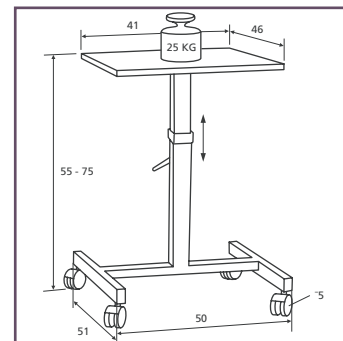

Creativo

- Compact OHP projector stand.
- Crankmechanism for easy continuous variable height-adjustment.
- Two height-adjustable and sideways-adjustable side shelves.

Stabilo

- Extremely stable projector stand.
- Height-adjustable stand for an ergonomic working posture.
- Two height-adjustable and sideways-adjustable side shelves.

Solo

- Unique in its price range.
- Compact, flexible and robust projector stand.
- Upper shelf (41x46cm) accommodates contemporary overhead projectors.
- Continuous variable height-adjustment.

Type	1000	1500	2000	2500	Weight
Colour frame	White (RAL 9016)	White (RAL 9016)	Grey (RAL 7021)	Grey (RAL 7021)	in kg
Colour shelves	Grey	Grey	Beech	Beech	
Castors ζ	50 mm	100 mm	50 mm	100 mm	
Creativo	PTOOH 019		PTOOH 021		14
Stabilo		PTOOH 004			16
Solo	PTOPH 002		PTOPH 004		8