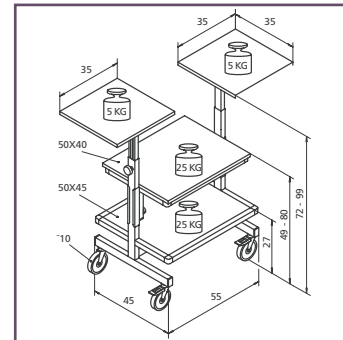

Creativo

- Compact OHP projector stand.
- Crankmechanism for easy continuous variable height-adjustment.
- Two height-adjustable and sideways-adjustable side shelves.

Stabilo

- Extremely stable projector stand.
- Height-adjustable stand for an ergonomic working posture.
- Two height-adjustable and sideways-adjustable side shelves.

Solo

- Unique in its price range.
- Compact, flexible and robust projector stand.
- Upper shelf (41x46cm) accommodates contemporary overhead projectors.
- Continuous variable height-adjustment.

Type	1000	1500	2000	2500	Weight
Colour frame	White (RAL 9016)	White (RAL 9016)	Grey (RAL 7021)	Grey (RAL 7021)	in kg
Colour shelves	Grey	Grey	Beech	Beech	
Castors ζ	50 mm	100 mm	50 mm	100 mm	
Creativo	PTOOH 019		PTOOH 021		14
Stabilo		PTOOH 004			16
Solo	PTOPH 002		PTOPH 004		8