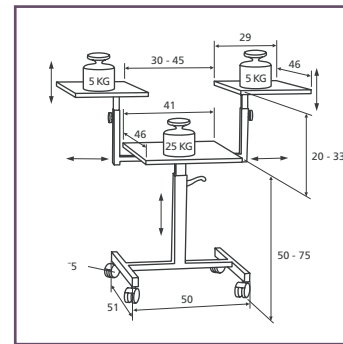

Creativo

- Compact OHP projector stand.
- Crankmechanism for easy continuous variable height-adjustment.
- Two height-adjustable and sideways-adjustable side shelves.

Stabilo

- Extremely stable projector stand.
- Height-adjustable stand for an ergonomic working posture.
- Two height-adjustable and sideways-adjustable side shelves.

Solo

- Unique in its price range.
- Compact, flexible and robust projector stand.
- Upper shelf (41x46cm) accommodates contemporary overhead projectors.
- Continuous variable height-adjustment.

Type	1000	1500	2000	2500	Weight
Colour frame	White (RAL 9016)	White (RAL 9016)	Grey (RAL 7021)	Grey (RAL 7021)	in kg
Colour shelves	Grey	Grey	Beech	Beech	
Castors ζ	50 mm	100 mm	50 mm	100 mm	
Creativo	PTOOH 019		PTOOH 021		14
Stabilo		PTOOH 004			16
Solo	PTOPH 002		PTOPH 004		8