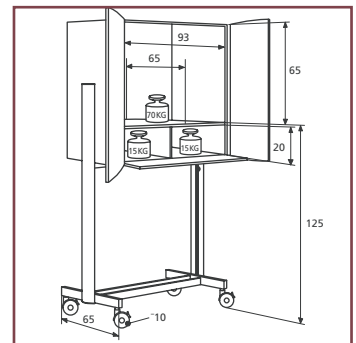

SecurLine 44

- Large 4-door cabinet with space for all your equipment.
- Two spacious compartments, individually accessible and lockable.
- Oversized monitor compartment. Viewing height 125 cm.
- Lower compartment with two height-adjustable shelves.

SecurLine 35

- Ideal instruction cabinet for video training or point-of-sale activities.
- Monitor shelf at ideal viewing height (125 cm).
- Separate, lockable compartment for video recorder and cassettes.

SecurLine 33

- Practical video cabinet for a limited number of seated viewers.
- Monitor shelf at seating height (90 cm).
- Spacious monitor compartment with separate, lockable section for video recorder.

General Accessories:

- ù Semi-pneumatic wheels (¿ 12.5 cm)
- ù Socket for central connection

Accessories for SecurLine 44:

- ù Extendable video recorder shelf
- ù Extendable video cassette rack

Type	Decor		Weight in kg
	Light-grey	Beech	
SecurLine			
44	PVCSE.005	PVCSE.006	90
35	PVCSE.003	PVCSE.004	72
33	PVCSE.001	PVCSE.002	71