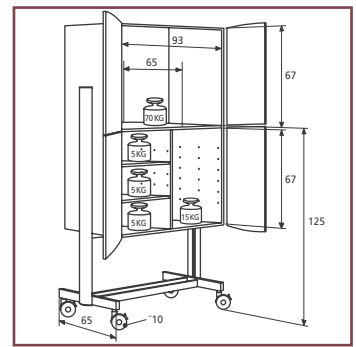

SecurLine 44

- Large 4-door cabinet with space for all your equipment.
- Two spacious compartments, individually accessible and lockable.
- Oversized monitor compartment. Viewing height 125 cm.
- Lower compartment with two height-adjustable shelves.

SecurLine 35

- Ideal instruction cabinet for video training or point-of-sale activities.
- Monitor shelf at ideal viewing height (125 cm).
- Separate, lockable compartment for video recorder and cassettes.

SecurLine 33

- Practical video cabinet for a limited number of seated viewers.
- Monitor shelf at seating height (90 cm).
- Spacious monitor compartment with separate, lockable section for video recorder.

General Accessories:

- ù Semi-pneumatic wheels (¿ 12.5 cm)
- ù Socket for central connection

Accessories for SecurLine 44:

- ù Extendable video recorder shelf
- ù Extendable video cassette rack

Type	Decor		Weight in kg
	Light-grey	Beech	
SecurLine			
44	PVCSE.005	PVCSE.006	90
35	PVCSE.003	PVCSE.004	72
33	PVCSE.001	PVCSE.002	71