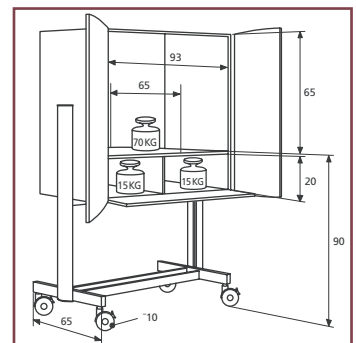

SecurLine 44

- Large 4-door cabinet with space for all your equipment.
- Two spacious compartments, individually accessible and lockable.
- Oversized monitor compartment. Viewing height 125 cm.
- Lower compartment with two height-adjustable shelves.

SecurLine 35

- Ideal instruction cabinet for video training or point-of-sale activities.
- Monitor shelf at ideal viewing height (125 cm).
- Separate, lockable compartment for video recorder and cassettes.

SecurLine 33

- Practical video cabinet for a limited number of seated viewers.
- Monitor shelf at seating height (90 cm).
- Spacious monitor compartment with separate, lockable section for video recorder.

General Accessories:

- ù Semi-pneumatic wheels (¿ 12.5 cm)
- ù Socket for central connection

Accessories for SecurLine 44:

- ù Extendable video recorder shelf
- ù Extendable video cassette rack

Type	Decor		Weight in kg
	Light-grey	Beech	
SecurLine			
44	PVCSE.005	PVCSE.006	90
35	PVCSE.003	PVCSE.004	72
33	PVCSE.001	PVCSE.002	71