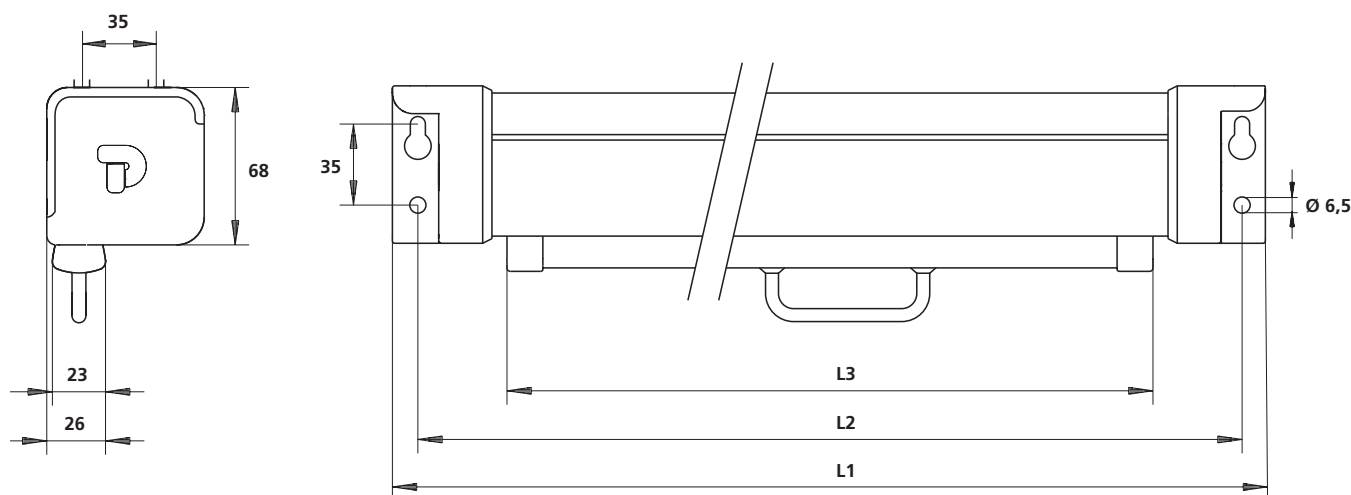

## Tender description

\_\_\_\_\_ projection screens, size \_\_\_\_\_ (H) x \_\_\_\_\_ (W).

In-roller spring mechanism (1,8 mm wire thickness) with locking mechanism. Rigid metal roller (35 mm diameter) mounted on two vibration and noise absorbing supports. Screen fabric to be flame retardant fiberglass with Matte white, Datalux or High Power surface, standard with black borders for increased contrast perception. Standard format with 2,5 cm wide borders on left and right, Video and HDTV format with 5 cm wide borders all around. Bottom of screen fabric mounted into a triangular metal slat bar. Ends of the slat bar protected by nylon outer caps. Nylon slat pull attached to slat bar. Screen case made of 0,9 mm sheet metal, square in shape and 62 x 62 mm in size. Finished in white (RAL 9016) powdercoating. Case with sturdy nylon end caps (68 x 68 mm) with 4 screw holes, two of which are slotted, for wall or ceiling installation.

## Dimensions

Screen size	Viewing area	Nominal diagonal	Screen fabrics			Dimensions (in mm)			Nett Weight	
			cm / inches	Matte white S	Datalux S	High Power	L1	L2		L3
<b>1 : 1 format</b>										
125x125cm	120x120cm			PSWWP 001	PSWWP 015	PSWWP 006	1380	1358	1282	5
160x160cm	151x151cm			PSWWP 002	PSWWP 016	PSWWP 005	1718	1696	1620	7
180x180cm	173x173cm			PSWWP 003	PSWWP 017	PSWWP 007	1918	1896	1820	8
<b>4 : 3 format</b>										
123x160cm	109x146cm	182cm / 72"		PSWWP 008	PSWWP 018	PSWWP 009	1718	1696	1620	6
138x180cm	126x168cm	213cm / 84"		PSWWP 010	PSWWP 019	PSWWP 011	1918	1896	1820	7
<b>16 : 9 format</b>										
90x160cm	82x146cm	165cm / 65"		PSWWP 020	PSWWP 022		1718	1696	1620	5
102x180cm	95x168cm	208cm / 82"		PSWWP 021	PSWWP 023		1918	1896	1820	6