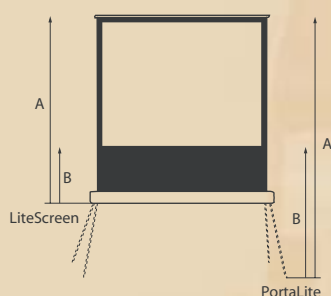

## LiteScreen

- ▶ Light, black aluminium case.
- ▶ Datalux F screen fabric for perfect display of data and video.
- ▶ Extremely stable thanks to two fold-away feet.
- ▶ Flexible viewing-height adjustment with black drop to underside of case.
- ▶ Wide, black borders all around for increased perceived clarity.
- ▶ Also available in 100" diagonal.

Screen size in cm	Viewing size in cm	Nominal diagonal inches/cm	Screen fabrics			Case dimensions			(A) Max. height in mm	(B) Viewing height in mm	Weight in kg
			Datalux F art.nr.	Matte white S art.nr.	Datalux S art.nr.	H mm	W mm	L mm			