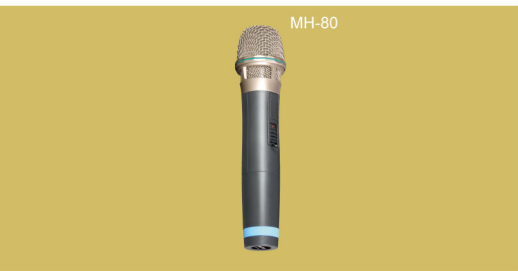

MA-101 Personal Portable Sound System

Ultra Portable - Ultra Lightweight and Ultra Easy to Use

Small yet Powerful Sound

Don't be misled by the compact size of this highly efficient portable PA. MA-101 is the most powerful, small system in the market today. It can be hand carried, shoulder strapped, on a flat surface or mounted on a microphone stand. Ideal for any small outdoor/indoor location where good quality speech announcements are a requirement.

Key Features

- 45-watt of powerful and clear sound quality.
- Built-in single UHF fixed-frequency receiver.
- No channel set-up required. Extremely easy to use.
- Longest and reliable transmission in its class.
- Lightweight contoured design - just 3.1kg (6.8lbs).
- 5" full-range speaker.
- AC and battery-operated.
- 8 hours continuous operation per charge from its built-in rechargeable battery.
- Input for connection to an iPod, MP3 and CD player. Output for external recordings.
- Built-in storage compartments for microphone and spare battery.
- Up to 2 microphones (wireless and wired) can be used simultaneously.
- Handles crowd of up to 200 people.