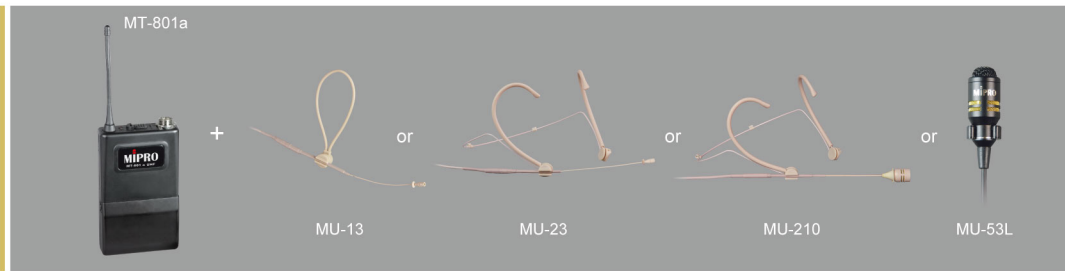

MA-101 Personal Portable Sound System

Ultra Portable - Ultra Lightweight and Ultra Easy to Use

Small yet Powerful Sound

Don't be misled by the compact size of this highly efficient portable PA. MA-101 is the most powerful, small system in the market today. It can be hand carried, shoulder strapped, on a flat surface or mounted on a microphone stand. Ideal for any small outdoor/indoor location where good quality speech announcements are a requirement.

Key Features

- 45-watt of powerful and clear sound quality.
- Built-in single UHF fixed-frequency receiver.
- No channel set-up required. Extremely easy to use.
- Longest and reliable transmission in its class.
- Lightweight contoured design - just 3.1kg (6.8lbs).
- 5" full-range speaker.
- AC and battery-operated.
- 8 hours continuous operation per charge from its built-in rechargeable battery.
- Input for connection to an iPod, MP3 and CD player. Output for external recordings.
- Built-in storage compartments for microphone and spare battery.
- Up to 2 microphones (wireless and wired) can be used simultaneously.
- Handles crowd of up to 200 people.