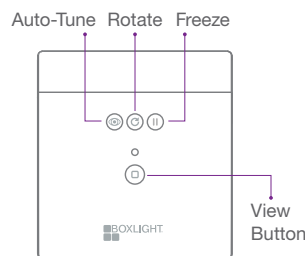

MimioStudio software—so easy to use and engaging, your teachers will use it every day.

The MimioView document camera includes the dynamic MimioStudio classroom software. It connects the Boxlight products, so using other tools—from the document camera to the pen tablet—is quick and easy. MimioStudio software allows educators to create interactive lessons and collaborative activities, and perform real-time formative assessment. **Take learning even further with our MimioMobile™ app, which brings group learning and collaboration to almost any device.**

Specifications

Software	MimioStudio 11.4 or higher on a Windows, Mac, or Linux OS
Output Resolution	4K 3,840 x 2,160 30fps ; 3,840 x 2,880 10fps
Sensor Pixels	11 megapixels
Input/Output	USB 2.0 high speed only
Connection	Single USB cable
Zoom	8x mechanical zoom, 16x digital zoom
Light Source	Natural with LED supplemental light
Shooting Area	400 mm x 300 mm (15.75 in. x 11.81 in.) when height is 360 mm (14.2 in.)
Driver Interface	UVC
User Input	4 buttons: View, Auto-Tune, Rotate, and Freeze
Image Rotation	90-degree increments (CW/CCW)
Microscope Adapter	Included
Weight	1.25 kg (2.8 lb)
Footprint Dimensions	140 mm x 125 mm x 665 mm (5.51 in. x 4.92 in x 26.81 in.)
Operating Temperature	5°C to 35°C (41°F to 95°F)
Storage Temperature	-20°C to 55°C (-4°F to 131°F)
Focus	Automatic
Color Balance	Automatic
Video and Images	Save to MimioStudio Gallery
Content Alignment	Straightedge incorporated on base
Camera Adjustment	Flexible gooseneck for camera

What's in the Box

11 megapixel camera on flexible gooseneck arm; microscope adapter; 3 m (10 ft) USB cable with Type-B male on the camera end and Type-A male on the computer end; and MimioStudio hardware license.

Support You Can Count On