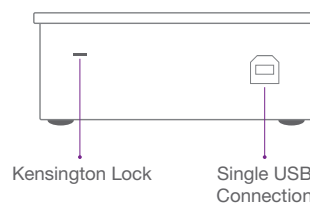

What's in the Box

11 megapixel camera on flexible gooseneck arm; microscope adapter; 3 m (10 ft) USB cable with Type-B male on the camera end and Type-A male on the computer end; and MimioStudio hardware license.

Side View

Base View

Back View

To learn more, visit global.boxlight.com/mimioview-document-camera/ or call +44 (0) 20 3745 2046