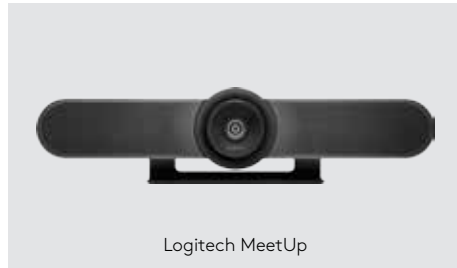

logitech

SUPER-WIDE FIELD OF VIEW FOR SMALL SPACES.

Logitech MeetUp

Logitech® MeetUp is a premier ConferenceCam designed for small conference rooms and huddle rooms. With a room capturing, super-wide 120° field of view, MeetUp makes every seat at the table clearly visible. A low-distortion Logitech-engineered lens, Ultra HD 4K optics, and three camera presets deliver

With a compact all-in-one design that minimizes cable clutter, MeetUp is USB plug-and-play and simply works right out of the box with any video conferencing software application and cloud service—including the ones you already use.

BlueJeans

lifesize.

zoom

broadsoft

Cisco Compatible

Logitech MeetUp

FEATURES & BENEFITS

Super-wide 120° field of view

Allows everyone in the room to be seen, even those close to the camera or seated at the edges of the room.

Ultra HD 4K image sensor

Supports multiple resolutions, including 4K (Ultra HD)¹ 1080p (Full HD) and 720p (HD) to best support the quality offered by your application and monitor.