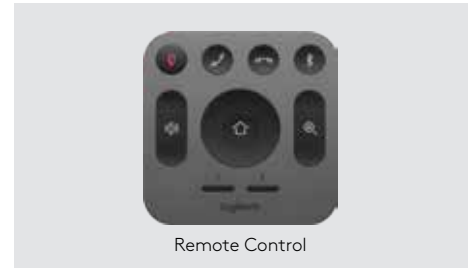

BlueJeans

lifesize.

zoom

broadsoft

Cisco Compatible

Logitech MeetUp

FEATURES & BENEFITS

Super-wide 120° field of view